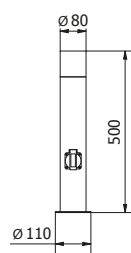

OS-LARGP40G-30
OS-LARGP40P-30
OS-LARGP36G-30