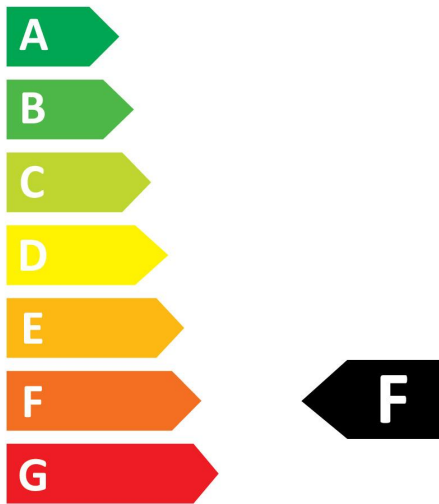

RefLED Superia Retro MR16 DIMMABLE

RefLED Superia Retro MR16 V2 345LM DIM 827 36 SL
0029214

0029214

5
kWh/1000h

2019/2015