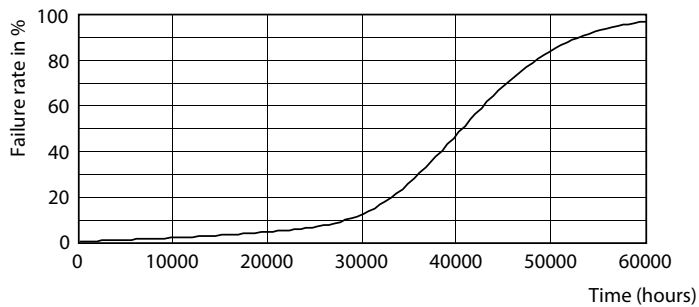

Lebensdauer

LEDspots LED 40K