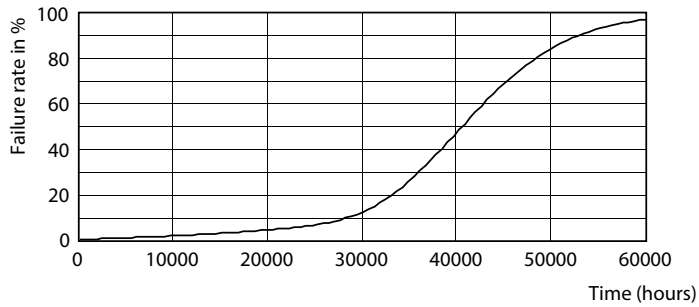

Lebensdauer

LEDspots LED 40K