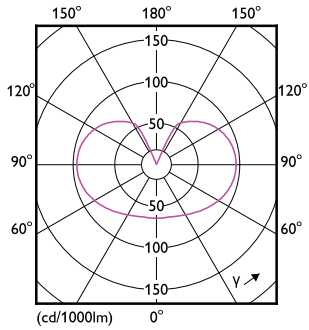

CorePro Glass LED-Lampen

Photometrische Daten

Bulb A67 100W 1521lm 2700K E27 NDFrosted