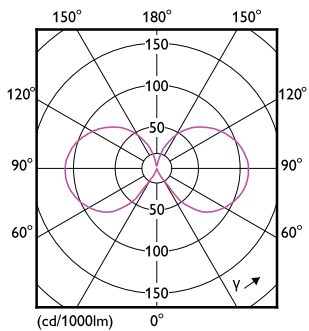

Product	D	C
CorePro LEDBulbND 8.5-75W E27 A60 827CLG	60 mm	104 mm

Photometrische Daten

LED Bulb A67 E27 ND Clear

LED Bulb A67 E27 ND Clear

CorePro GLass LED-Lampen

Photometrische Daten

© Philips Lighting B.V. 2021