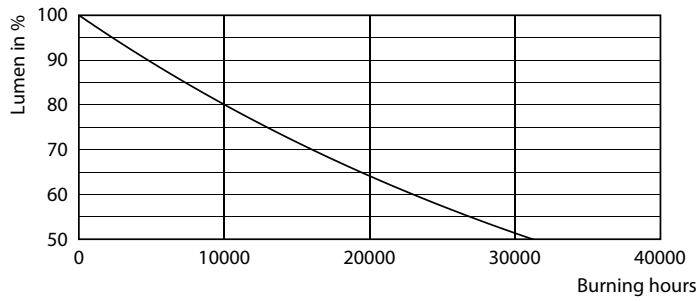

CorePro GLass LED-Lampen

Photometrische Daten

© Philips Lighting B.V. 2021

LED Bulb A67 E27 ND Clear

Lebensdauer

LED Bulb A67 E27 ND Clear