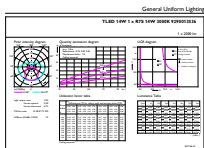

Abmessungsskizzen

Product	D	C
CorePro LED linear D 14-120W R7S 118 830	29 mm	118 mm

R7S 220V 15.5W-110W 1800lm 3000K R7S D

Photometrische Daten

CorePro LEDlinearMV 14-120W R7S 830 D

CorePro LEDlinearMV 14-120W R7S 830 D