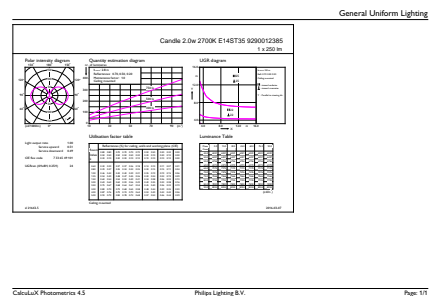

General uniform lighting