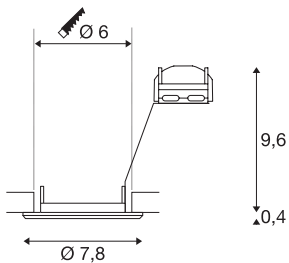

## PIKA

recessed ceiling light, QPAR51, rigid, white, max. 50W

The rigid high-voltage recessed fitting PIKA QPAR51 is available in white, chrome, brass and silver-grey. PIKA is a modern spotlight for extraordinary lighting. The electrical connection is made directly to the 230V mains supply.

## TECHNICAL DATA

Item no.:	1000714
Socket	GU10
Lamp	QPAR51
Number of sockets	1
Lamps included	0
Primary nominal voltage	230V ~50Hz mA/V
Height	10.0 cm
Diameter	7.8 cm
Installation diameter	6.0 cm
Installation depth	10.0 cm
Net weight	0.124 kg
Gross weight	0.165 kg
IP Code	IP 20
Safety class	II
Assembly	Recessed
Assembly details	Ceiling
Number of through-wires	10
Wattage	50 W
Color	white
BIG WHITE Page	396