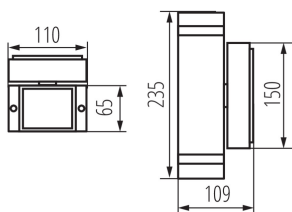

Facade luminaire

5905339224408

Kanlux ZEW luminaires are a perfect solution for illuminating facades of buildings of various types, while the light flux directed both upwards and downwards, they create one beautiful decorative light accents on the façade. Owing to the high class of tightness (IP44), the luminaires can be mounted in places directly exposed to weather conditions.

GENERAL DATA:

Colour: black

Place of assembly: wall mounted

Place of application: Indoors and outdoors

Minimum distance from the illuminated object: 0,5m

Replaceable light source: yes

Light source included: no

Fixture lighting direction: up and down

Length [mm]: 110

Width [mm]: 65

Height [mm]: 235

TECHNICAL DATA:

Rated voltage [V]: 220-240 AC

Rated frequency [Hz]: 50/60

Maximum power [W]: 2 x max 35

Class of protection against electric shock: I

Light source: PAR16

Cap: GU10

Ambient temperature range to which the product can be exposed: -20÷35

The fixture is adapted to the light sources of the following energy classes: A++,A+,A,B,C,D,E

Enclosure material: aluminum alloy

Protective glass material: Tempered glass

Connection type: Bolt terminal block

Range of sections of wires used [mm²]: 1÷2,5

IP class: 44

LOGISTIC DATA:

Unit of measurement: unit

Packaging method: 12

Number of units in the secondary packaging: 1

Number of units in the packaging: 12

Net unit weight [g]: 980

Grammage [g]: 1126.67

Length of a unit pack [cm]: 11.5

Width of a unit pack [cm]: 11.5