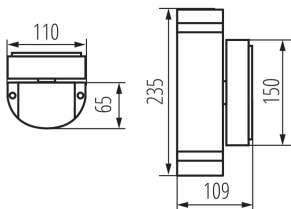

Facade luminaire

5905339224439

Kanlux ZEW luminaires are a perfect solution for illuminating facades of buildings of various types, while the light flux directed both upwards and downwards, they create one beautiful decorative light accents on the façade. Owing to the high class of tightness (IP44), the luminaires can be mounted in places directly exposed to weather conditions.

GENERAL DATA:

Colour: grey

Place of assembly: wall mounted

Place of application: Indoors and outdoors

Minimum distance from the illuminated object: 0,5m

Replaceable light source: yes

Light source included: no

Fixture lighting direction: up and down

Length [mm]: 110

Width [mm]: 65

Height [mm]: 235

TECHNICAL DATA:

Rated voltage [V]: 220-240 AC

Rated frequency [Hz]: 50/60

Maximum power [W]: 2 x max 35

Class of protection against electric shock: I

Light source: PAR16

Cap: GU10

Ambient temperature range to which the product can be exposed: -20÷35

The fixture is adapted to the light sources of the following energy classes: A++,A+,A,B,C,D,E

Enclosure material: aluminum alloy

Protective glass material: Tempered glass

Connection type: Bolt terminal block

Range of sections of wires used [mm²]: 1÷2,5

IP class: 44

LOGISTIC DATA:

Unit of measurement: unit

Packaging method: 12

Number of units in the secondary packaging: 1

Number of units in the packaging: 12

Net unit weight [g]: 890

Grammage [g]: 1036.67

Length of a unit pack [cm]: 11.5

Width of a unit pack [cm]: 11.5