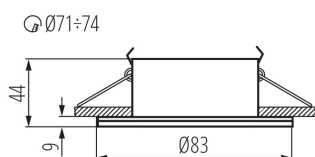

Ceiling-mounted spotlight fitting

5905339263032

IP
44/20

The Kanlux QULES ceiling eyes are one of the most popular holders with increased IP. They are ideal for mounting in a bathroom or in other places with increased humidity.

GENERAL DATA:

Colour: white
Necessity of using self-shielding lamps: yes
Place of assembly: Recessed mount in the ceiling
Place of application: Indoors and outdoors
Minimum distance from the illuminated object: 0,5m
Replaceable light source: yes
The product is not suitable to be covered with a heat-insulating material: yes
Light source included: no
Height [mm]: 44
Diameter [mm]: 83
Assembly hole [mm]: Ø71-74

TECHNICAL DATA:

Rated voltage [V]: 220-240 AC
Rated frequency [Hz]: 50
Maximum power [W]: max 35
Class of protection against electric shock: II
Light source: PAR16
Cap: GU10
Ambient temperature range to which the product can be exposed: -20÷35
The fixture is adapted to the light sources of the following energy classes: A++,A+,A,B,C,D,E
Enclosure material: aluminum alloy
Connection type: Bolt terminal block
Lighting-fixture angle regulation: none
IP class: 44/20

LOGISTIC DATA:

Unit of measurement: unit
Packaging method: 50
Number of units in the secondary packaging: 1
Number of units in the packaging: 50
Net unit weight [g]: 178
Grammage [g]: 220
Length of a unit pack [cm]: 10.5
Width of a unit pack [cm]: 5.5
Height of a unit pack [cm]: 10
Weight of a cardboard box [kg]: 11