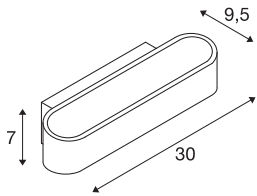

## ASSO 300

wall light, LED, 2000K-3000K Dim to Warm, white

The distinctive LED UP/DOWN recessed wall light ASSO 300 is equipped with two ultra-modern, powerful COB LEDs which emit light indirectly. Thus it is ideal for glare-free lighting of stairs, staircases and rooms. The lighting atmosphere can be adjusted/dimmed in an uncomplicated way using the dim-to-warm function. Due to the incorporated constant current LED driver, placed within the canopy, the electrical connection is made directly to 230V mains supply. This luminaire contains built-in LED lamps.

## TECHNICAL DATA

Item no.:	1000634
Primary nominal voltage	220-240V ~50/60Hz mA/V
Secondary power / secondary voltage	500 mA/V
Width	30.0 cm
Height	7.0 cm
Depth	9.5 cm
Net weight	1.095 kg
Gross weight	1.372 kg
IP Code	IP 20
Safety class	I
Assembly	Surface
Assembly details	Wall
Dimming technology	Leading edge
Wattage	20 W
Lumen	1380 lm
Colour temperature	2000-3000 Kelvin
Color	white
CRI	>90
Binning	6
LXXBXX data	70/50
Service life	30000 h
BIG WHITE Page	223