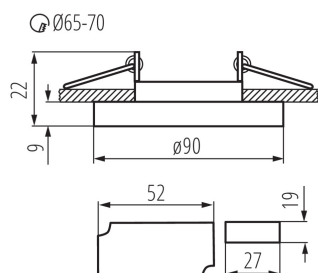

24411 SOREN O-BL

Ceiling-mounted spotlight fitting

5905339244116

Kanlux SOREN are glass holders whose additional asset is the colourful, decorative LED strip lighting up the glass base of the holder.

GENERAL DATA:

Colour: silver

Necessity of using self-shielding lamps: yes

Place of assembly: Recessed mount in the ceiling

Place of application: Indoors

Minimum distance from the illuminated object: 0,5m

Replaceable light source: yes

Light source included: no

Height [mm]: 22

Diameter [mm]: 90

Assembly hole [mm]: Ø65-70

Integrated LED light source: yes

TECHNICAL DATA:

Rated voltage [V]: 220-240 AC

Rated frequency [Hz]: 50/60

Maximum power [W]: max 20

Rated power (LED) [W]: 3,6

Light source: PAR16

Diode type: LED SMD

Colour temperature: blue

Cap: GU10

Service life [h]: 20000

Number of on/off cycles: ≥15000

Ambient temperature range to which the product can be exposed: 5÷25

The fixture is adapted to the light sources of the following energy classes: A++,A+,A,B,C,D,E

Enclosure material: glass

Connection type: Bolt terminal block

Range of sections of wires used [mm²]: 0,75÷2,5

The fixture set includes built-in LED's with the following energy classes: A++,A+,A

Lighting-fixture angle regulation: none

IP class: 20

LOGISTIC DATA:

Unit of measurement: unit

Packaging method: 50

Number of units in the secondary packaging: 1

Number of units in the packaging: 50