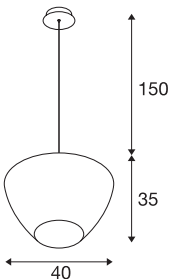

PANTILO CONVEX 40

indoor pendant E27 chrome

The PANTILO CONVEX 40 pendant impresses with its extraordinary appearance! PANTILO CONVEX 40 has a shade made from chrome-plated glass which can be combined into a "lighting group" by means of individual configuration.

TECHNICAL DATA

Item no.:	1003444
Socket	E27
Primary nominal voltage	220-240V ~50/60Hz mA/V
Pendant length	150.0 cm
Height	35.0 cm
Diameter	40.0 cm
Net weight	2.259 kg
Gross weight	6.751 kg
Safety class	I
Assembly	Surface
Assembly details	Ceiling
Wattage	40 W
Color	chrome
BIG WHITE Page	136