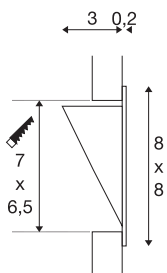

## DOWNUNDER PUR 80

recessed fitting, LED, 3000K, square, white, L/W/H 8/3.2/8 cm, incl. leaf springs

Aluminium recessed wall light of our DOWNUNDER 80 series. The not visibly mounted LED emits the light indirectly onto the surface to be illuminated. This guarantees glare-free illumination of walkways and much more. The DOWNUNDER PUR 80 recessed fitting is available in white colour version. To operate the recessed fitting, a suitable LED driver is required providing 350mA. A mounting frame for installation in masonry can be ordered from the accessory. This luminaire contains built-in LED lamps.

## TECHNICAL DATA

Item no.:	151950
Lamps included	0
Secondary power / secondary voltage	350 mA/V
Width	8.0 cm
Height	8.0 cm
Depth	3.2 cm
Installation length	7.0 cm
Installation width	6.5 cm
Installation depth	3.5 cm
Net weight	0.127 kg
Gross weight	0.174 kg
IP Code	IP 20
Safety class	III
Assembly	Recessed
Assembly details	Wall
Wattage	3.6 W
Lumen	180 lm
Colour temperature	3000 Kelvin
Color	white
CRI	>80
LXXBXX data	70/50
Service life	30000 h