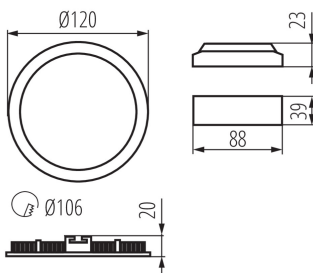

27221 ROUNDA V2LED6W-NW-SN

Downlight fitting

5905339272218

IP
44/20

EA
SY
Installation

LED
technology

Kanlux ROUNDA V2LED is a new version of popular round downlight luminaires for indoor use. The downlights combine aesthetic design with light obtained thanks to LED technology. No water or dust can get to the inside owing to the high class of tightness (IP44).

GENERAL DATA:

Colour: nickel satin

Place of assembly: Recessed mount in the ceiling

Place of application: Indoors

Minimum distance from the illuminated object: 0,5m

Compatible with a dimmer: no

Replaceable light source: no

The product is not suitable to be covered with a heat-insulating material: yes

Height [mm]: 20

Diameter [mm]: 120

Assembly hole [mm]: Ø106

Wire length [m]: 0.05

Integrated LED light source: yes

TECHNICAL DATA:

Rated voltage [V]: 220-240 AC

Rated frequency [Hz]: 50/60

Maximum power [W]: 6

Class of protection against electric shock: II

Lampshade material: plastic

Diode type: LED SMD

Luminous flux [lm]: 300

Colour temperature: white

Colour temperature [K]: 4000

Colour uniformity [SDCM]: ≤6

Colour-rendering index Ra: ≥80

Service life [h]: 15000

Number of on/off cycles: ≥20000

Lighting angle [°]: 110

Luminous efficiency of the lamp [lm/W]: 50

Ambient temperature range to which the product can be exposed: 5÷25

Enclosure material: aluminum alloy

Connection type: Free cable ends

Wire diameter [mm²]: 0.75

The fixture set includes built-in LED's with the following energy classes: A++,A+,A

Lamp-heating time [s]: ≤1