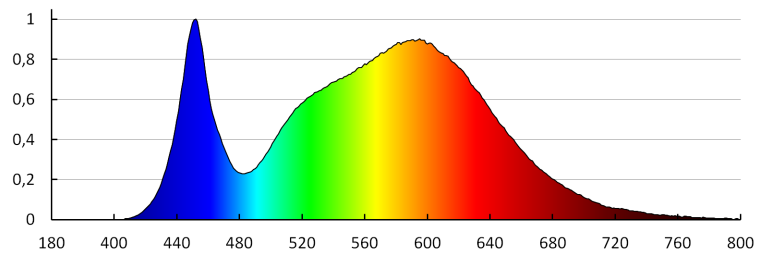

LOGISTIC DATA:

Unit of measurement: unit

Packaging method: 40

Number of units in the secondary packaging: 1

Number of units in the packaging: 40

Net unit weight [g]: 180

Grammage [g]: 241.75

Length of a unit pack [cm]: 13

Width of a unit pack [cm]: 3

Height of a unit pack [cm]: 19

Weight of a cardboard box [kg]: 9.67

Width of a cardboard box [cm]: 34

Height of a cardboard box [cm]: 28.5

Length of a cardboard box [cm]: 40

Volume of a cardboard box [m³]: 0.03876