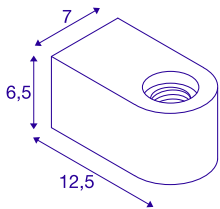

FITU CUBE WL

Indoor wall-mounted light E27 black

With the FITU CUBE WL in black or white, you can now enjoy a wall-mounted light at an attractive price. You can insert any filament lightbulb with an E27 base into this light. So you can enjoy countless combination possibilities. We recommend an LED G125 E27 lightbulb.

TECHNICAL DATA

Item no.:	1004738
Socket	E27
Lamp	LED E27
Number of sockets	1
Primary nominal voltage	220-240V ~50/60Hz mA/V
Length	12.5 cm
Width	7.0 cm
Height	6.5 cm
Net weight	0.51 kg
Gross weight	0.546 kg
IP Code	IP 20
Safety class	I
Assembly	Surface
Assembly details	Wall
Wattage	20 W
Color	black
BIG WHITE Page	196