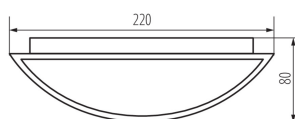

Facade luminaire

5905339292612

Kanlux BISO are facade fittings characterized by simple and attractive design. They can be used as a fitting for interiors (they have an appropriate CRI coefficient), at the same time they can be used on building facades (IP54). In Kanlux BISO holder light falling from the LED module is softly diffused on facade and a rear part of the holder.

GENERAL DATA:

Colour: white

Place of assembly: wall mounted

Place of application: Indoors and outdoors

Minimum distance from the illuminated object: 0,5m

Compatible with a dimmer: no

Wykrywanie ruchu: no

Replaceable light source: no

Length [mm]: 220

Width [mm]: 90

Height [mm]: 80

Integrated LED light source: yes

TECHNICAL DATA:

Rated voltage [V]: 220-240 AC

Rated frequency [Hz]: 50/60

Power factor: 0.5

Maximum power [W]: 8

Class of protection against electric shock: I

Diode type: LED COB

Luminous flux [lm]: 375

Colour temperature: white

Colour temperature [K]: 4000

Colour uniformity [SDCM]: ≤6

Colour-rendering index Ra: ≥80

Service life [h]: 25000

Number of on/off cycles: ≥25000

Luminous efficiency of the lamp [lm/W]: 47

Ambient temperature range to which the product can be exposed: -15÷40

Enclosure material: aluminum alloy

Protective glass material: plastic

Connection type: Bolt terminal block

Range of sections of wires used [mm²]: 1,5÷2,5

The fixture set includes built-in LED's with the following energy classes: A++,A+,A

Lamp-heating time [s]: ≤1

Lamp-ignition time [s]: ≤0,5