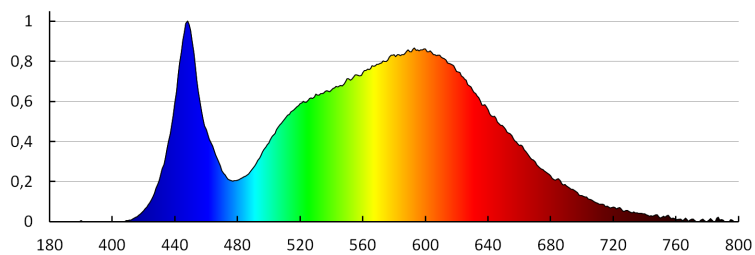

LOGISTIC DATA:

Unit of measurement: unit

Packaging method: 20

Number of units in the secondary packaging: 1

Number of units in the packaging: 20

Net unit weight [g]: 580

Grammage [g]: 686

Length of a unit pack [cm]: 23

Width of a unit pack [cm]: 9

Height of a unit pack [cm]: 10

Weight of a cardboard box [kg]: 13.72

Width of a cardboard box [cm]: 22

Height of a cardboard box [cm]: 48

Length of a cardboard box [cm]: 48

Volume of a cardboard box [m³]: 0.050688

KANLUX S.A. (kat 29261) BISO LED EL 8W-W / LDC (Polar)