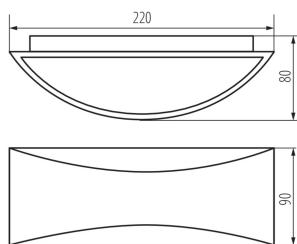

Facade luminaire

5905339292605

Kanlux BISO are facade fittings characterized by simple and attractive design. They can be used as a fitting for interiors (they have an appropriate CRI coefficient), at the same time they can be used on building facades (IP54). In Kanlux BISO holder light falling from the LED module is softly diffused on facade and a rear part of the holder.

### GENERAL DATA:

**Colour:** graphite  
**Place of assembly:** wall mounted  
**Place of application:** Indoors and outdoors  
**Minimum distance from the illuminated object:** 0,5m  
**Compatible with a dimmer:** no  
**Wykrywanie ruchu:** no  
**Replaceable light source:** no  
**Length [mm]:** 220  
**Width [mm]:** 90  
**Height [mm]:** 80  
**Integrated LED light source:** yes

### TECHNICAL DATA:

**Rated voltage [V]:** 220-240 AC  
**Rated frequency [Hz]:** 50/60  
**Power factor:** 0.5  
**Maximum power [W]:** 8  
**Class of protection against electric shock:** I  
**Diode type:** LED COB  
**Luminous flux [lm]:** 140  
**Colour temperature:** white  
**Colour temperature [K]:** 4000  
**Colour uniformity [SDCM]:** ≤6  
**Colour-rendering index Ra:** ≥80  
**Service life [h]:** 25000  
**Number of on/off cycles:** ≥25000  
**Luminous efficiency of the lamp [lm/W]:** 18  
**Ambient temperature range to which the product can be exposed:** -15÷40  
**Enclosure material:** aluminum alloy  
**Protective glass material:** plastic  
**Connection type:** Bolt terminal block  
**Range of sections of wires used [mm<sup>2</sup>]:** 1,5÷2,5  
**The fixture set includes built-in LED's with the following energy classes:** A++,A+,A  
**Lamp-heating time [s]:** ≤1  
**Lamp-ignition time [s]:** ≤0,5