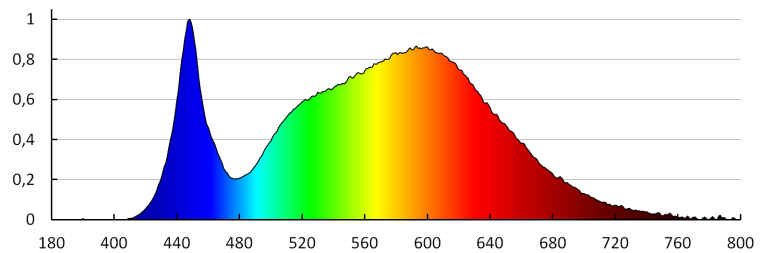

LOGISTIC DATA:

Unit of measurement: unit

Packaging method: 20

Number of units in the secondary packaging: 1

Number of units in the packaging: 20

Net unit weight [g]: 580

Grammage [g]: 686

Length of a unit pack [cm]: 23

Width of a unit pack [cm]: 9

Height of a unit pack [cm]: 10

Weight of a cardboard box [kg]: 13.72

Width of a cardboard box [cm]: 22

Height of a cardboard box [cm]: 48

Length of a cardboard box [cm]: 48

Volume of a cardboard box [m³]: 0.050688

KANLUX S.A. (kat 29260) BISO LED EL 8W-GR / LDC (Polar)