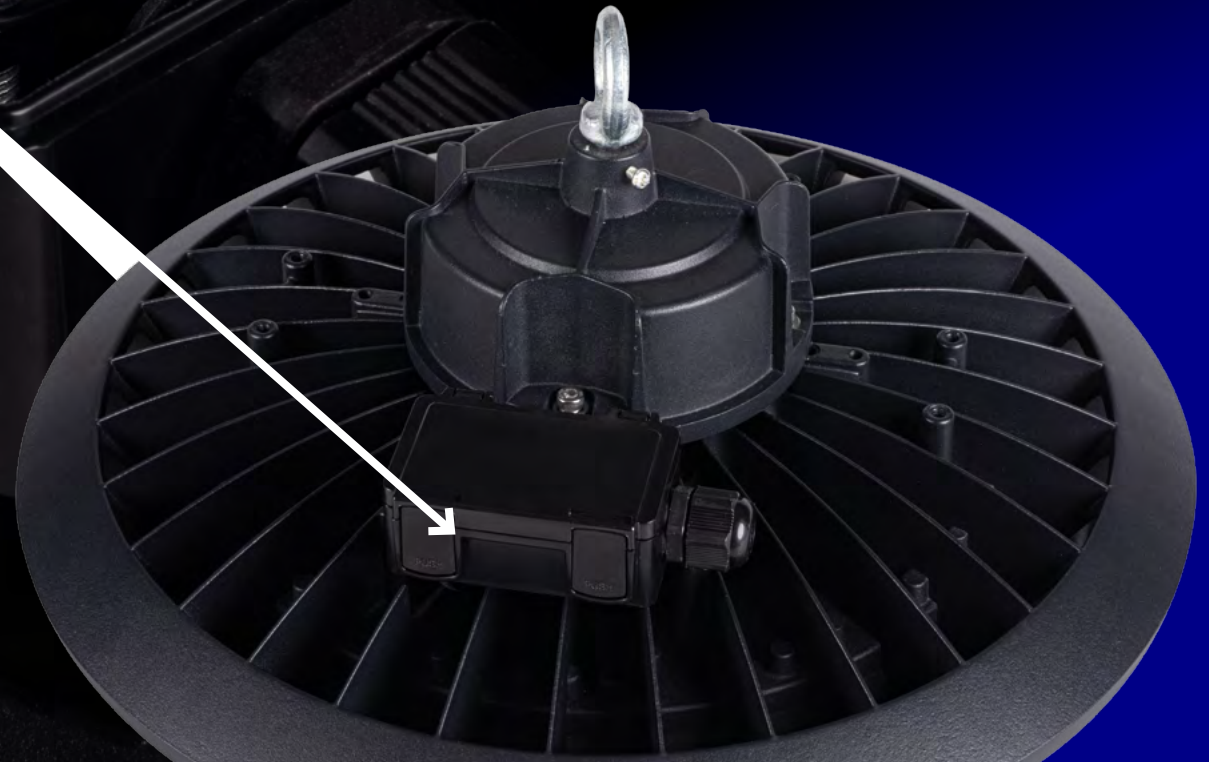

Kanlux

**THE NEW SERIES OF
HIGH BAY LUMINAIRES**

**Kanlux HB
PRO LED HI**

Kanlux

**Kanlux HB PRO LED HI
Q-Conn system
with integrated
junction box.**

Kanlux

Kanlux HB PRO LED HI

The construction effectively reduces the temperature of the luminaire housing and ensures the tightness.

IP
65

The image features a close-up, angled view of a circular LED light fixture. The fixture has a white, multi-layered ring structure with numerous small, yellowish LED chips mounted on it. A black, fan-like structure is visible in the background, partially obscured by the light fixture. The overall composition is split by a diagonal blue line that runs from the top left to the bottom right. The top left corner is a solid blue triangle containing the 'Kanlux' logo. The right side of the image has a light gray, textured background with text.

Kanlux

Kanlux HB PRO LED HI

High luminous
efficiency \geq **140lm/W**

**Quality confirmed
by a 5-year warranty.**

Kanlux

Kanlux HB PRO LED HI

A wide range of accessories: lenses that change the light emission angle and protective mesh.