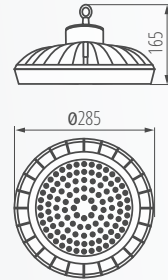

IP
65

The image features a close-up, angled view of a circular LED light fixture. The fixture has a white, multi-layered ring structure with numerous small, yellowish LED chips mounted on it. A black, fan-like structure is visible in the background, partially obscured by the light fixture. The overall composition is split by a diagonal blue line that runs from the top left to the bottom right. The top left corner is a solid blue triangle containing the 'Kanlux' logo. The right side of the image has a light gray, textured background with text.

△ 90°

△ 60°

△ 120°

Kanlux HB PRO LED HI

27155

27156

27155 HB PRO LED HI 100W-NW 100W 4000K **14000lm**

27156 HB PRO LED HI 150W-NW 150W 4000K **21750lm**