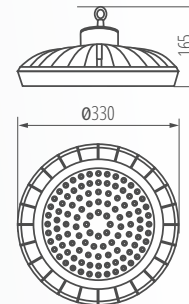

HB PRO LED HI 150W

rated voltage: **220-240 AC**
material of housing: **aluminum alloy**
protective glass material: **plastic**
light angle: **90°**
class of protection: **I**
ingress protection: **IP 65**

ACCESSORIES

33196 HBPH GRID 100W

33197 HBPH GRID 150W

33193 HBPH LENS 120D 100W

33194 HBPH LENS 120D 150W

33190 HBPH LENS 60D 100W

33191 HBPH LENS 60D 150W