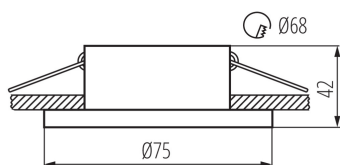

29139 SIMEN DSO W/B

Ring for spotlight fittings

5905339291394

Kanlux SIMEN DSO is a fixture which consists of two parts - ring, and body. Our range includes permanent colour sets in classic black and white, and fixtures with silver and gold elements, which will fit in with your interior, where they will become a visible decoration. You can also replace individual elements with other Kanlux SIMEN DSO fixture sets you already have.

GENERAL DATA:

Colour: white / black

Necessity of using self-shielding lamps: yes

Place of assembly: Recessed mount in the ceiling

Place of application: Indoors

Minimum distance from the illuminated object: 0,5m

Decorative ring without a ceramic frame: yes

Replaceable light source: yes

The product is not suitable to be covered with a heat-insulating material: yes

Light source included: no

Height [mm]: 42

Diameter [mm]: 75

Assembly hole [mm]: Ø68

TECHNICAL DATA:

Rated voltage [V]: 12 AC; 12 DC; 220-240 AC

Maximum power [W]: max 35

Class of protection against electric shock: II/III

Light source: MR16/PAR16

Cap: Gx5,3/GU10

Ambient temperature range to which the product can be exposed: 5÷25

The fixture is adapted to the light sources of the following energy classes: A++,A+,A,B,C,D,E

Enclosure material: aluminum alloy

Lighting-fixture angle regulation: none

IP class: 20

LOGISTIC DATA:

Unit of measurement: unit

Packaging method: 100

Number of units in the secondary packaging: 1

Number of units in the packaging: 100

Net unit weight [g]: 80

Grammage [g]: 107.8

Length of a unit pack [cm]: 8

Width of a unit pack [cm]: 5