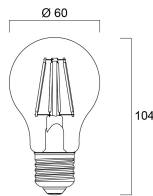

ToLEDo Retro GLS

ToLEDo RT GLS V4 CL 806LM 827 E27 BL

0027127

Packaging outer length / height (cm)	84.0
Packaging outer width (cm)	28.4
Packaging outer depth (cm)	32.3

Safety data

Breakage cleaning instructions	Not applicable
Special purpose lamp	No
Intended purpose	No
Dry applications use only	Yes
Suitable for household illumination	Yes
Safety message	Not Suitable for totally enclosed fixtures

TECHNICAL DRAWINGS