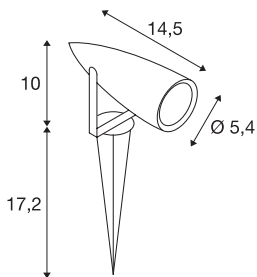

SYNA

outdoor spike luminaire, LED, 3000K, IP55, silver-grey, 230V, 8.6W

The SYNA ground spike luminaire is available in several colour variants and comes with a powerful, warm-white 9 Watt LED fitted. The luminaire is made of aluminium and is connected using the supply cable incl. plug directly to the 230V mains supply. Thanks to its IP55 protection class, the luminaire is suitable for outdoor use.

TECHNICAL DATA

Item no.:	227504
Primary nominal voltage	220-240V ~50/60Hz mA/V
Vertical tilting range	180 °
Length	14.5 cm
Length of earth spike	17.2 cm
Height	10.0 cm
Diameter	5.4 cm
Net weight	0.705 kg
Gross weight	0.762 kg
IP Code	IP 55
Safety class	I
Impact resistance class	IK04
Impact resistance	0,5 Joule
Assembly	Recessed
Assembly details	Ground
Wattage	9 W
Lumen	470 lm
Colour temperature	3000 Kelvin
Beam angle	50 °
Color	grey
CRI	>80
Binning	6