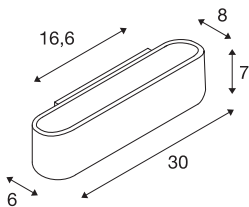

OSSA 300 wall light

QT-DE12, oval, up/down, brushed aluminium, L/W/H 30/8/6.5 cm, max. 120W

The wall light OSSA 300 sets a strong, modern design accent by its form, which is emphasised by the illumination properties of the operated R7s halogen tube. Prepared for wall mounting, the OSSA 300 R7s is available in several colour version and supplied ready for direct connection to 230V mains supply.

TECHNICAL DATA

Item no.:	151416
Socket	R7s 118mm
Lamp	QT-DE12
Number of sockets	1
Lamps included	0
Primary nominal voltage	230V ~50Hz mA/V
Width	30.0 cm
Height	6.5 cm
Depth	8.0 cm
Net weight	0.935 kg
Gross weight	1.172 kg
IP Code	IP 20
Safety class	I
Assembly	Surface
Assembly details	Wall
Wattage	120 W
Color	aluminium
UGR ≤	23
BIG WHITE Page	224