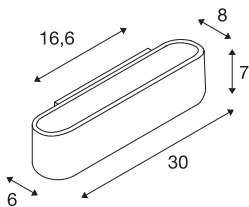

OSSA 300 wall light

QT-DE12, oval, up/down, white, L/W/H 30/8/6.5 cm, max. 120W

The wall light OSSA 300 sets a strong, modern design accent by its form, which is emphasised by the illumination properties of the operated R7s halogen tube. Prepared for wall mounting, the OSSA 300 R7s is available in several colour version and supplied ready for direct connection to 230V mains supply.

TECHNICAL DATA

Item no.:	151411
Socket	R7s 118mm
Lamp	QT-DE12
Number of sockets	1
Lamps included	0
Primary nominal voltage	230V ~50Hz mA/V
Width	30.0 cm
Height	6.5 cm
Depth	8.0 cm
Net weight	0.983 kg
Gross weight	1.231 kg
IP Code	IP 20
Safety class	I
Assembly	Surface
Assembly details	Wall
Wattage	120 W
Color	white
UGR ≤	23
BIG WHITE Page	224