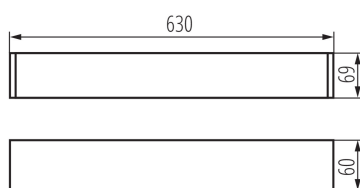

27416 ALIN 4LED 1X60-W-NT

T8 LED tube linear fittings

5905339274168

GENERAL DATA:

Colour: white
Place of assembly: ceiling mounted
Place of application: Indoors
Minimum distance from the illuminated object: 0,5m
Replaceable light source: yes
Light source included: no
Fixture lighting direction: down
Power supply of T8 LED fluorescent lamps: Unilateral
Length [mm]: 630
Width [mm]: 60
Height [mm]: 69

TECHNICAL DATA:

Rated voltage [V]: 220-240 AC
Rated frequency [Hz]: 50
Maximum power [W]: max 18
Class of protection against electric shock: I
Lampshade material: plastic
Light source: T8 LED
Cap: G13
Ambient temperature range to which the product can be exposed: 5÷25
Shade type: matt
The fixture is adapted to the light sources of the following energy classes: A++,A+,A
Enclosure material: aluminum alloy
Connection type: Self-clamping block
Range of sections of wires used [mm²]: 1,5÷2,5
IP class: 20

LOGISTIC DATA:

Unit of measurement: unit
Packaging method: 1
Number of units in the secondary packaging: 1
Number of units in the packaging: 1
Net unit weight [g]: 850
Grammage [g]: 1020
Length of a unit pack [cm]: 74
Width of a unit pack [cm]: 11
Height of a unit pack [cm]: 7
Weight of a cardboard box [kg]: 1.02
Width of a cardboard box [cm]: 11
Height of a cardboard box [cm]: 7
Length of a cardboard box [cm]: 74
Volume of a cardboard box [m³]: 0.005698