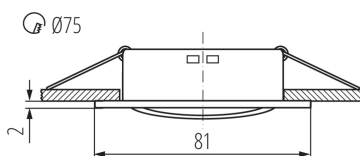

25991 NAVI CTX-DT10-B

Ceiling-mounted spotlight fitting

5905339259912

Kanlux NAVI is a family of simple in their form, diverse spot-beam holders with very broad possibilities of use.

GENERAL DATA:

Colour: black matt

Necessity of using self-shielding lamps: yes

Place of assembly: Recessed mount in the ceiling

Place of application: Indoors

Minimum distance from the illuminated object: 0,5m

Replaceable light source: yes

The product is not suitable to be installed on a normally flammable surface: >35W

The product is not suitable to be covered with a heat-insulating material: yes

Light source included: no

Height [mm]: 21

Diameter [mm]: 81

Assembly hole [mm]: Ø75

Wire length [m]: 0.12

TECHNICAL DATA:

Rated voltage [V]: 12 AC; 12 DC

Maximum power [W]: max 50

Class of protection against electric shock: III

Light source: MR16

Cap: Gx5,3

Ambient temperature range to which the product can be exposed: 5÷25

The fixture is adapted to the light sources of the following energy classes: A++,A+,A,B,C,D,E

Enclosure material: aluminum alloy

Connection type: Free cable ends

Wire diameter [mm²]: 0.75

Lighting-fixture angle regulation: in one axis

Lighting-fixture angle regulation [°]: 15

IP class: 20

LOGISTIC DATA:

Unit of measurement: unit

Packaging method: 50

Number of units in the secondary packaging: 1

Number of units in the packaging: 50

Net unit weight [g]: 60

Grammage [g]: 88.2

Length of a unit pack [cm]: 10