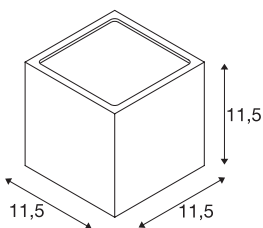

SITRA CUBE

outdoor wall light, TCR-TSE, IP44, anthracite, max. 18W

Cube-shaped wall light SITRA CUBE made from painted aluminium. Thanks to the position of the two sockets which are fitted, the mounted luminaire produces two equal but opposite cones of light (UP/DOWN). With protection class IP44 it is suitable for outdoor use. The electrical connection of the luminaire, which comes in various colours, is directly to the 230V mains supply.

TECHNICAL DATA

Item no.:	232535
Socket	GX53
Lamp	TCR-TSE
Number of sockets	2
Lamps included	0
Number of different light outlets	2
Primary nominal voltage	220-240V ~50/60Hz mA/V
Width	10.8 cm
Height	11.5 cm
Depth	11.0 cm
Net weight	1.22 kg
Gross weight	1.29 kg
IP Code	IP 44
Safety class	I
Assembly	Surface
Assembly details	Wall
Wattage	9 W
Color	anthracite
BIG WHITE Page	691