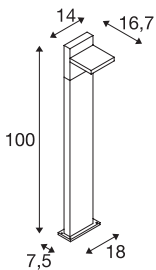

ABRIDOR POLE 100

Outdoor LED floor stand IP55 anthracite 3000/4000K

The aluminium luminaires in the ABRIDOR family provide solutions for the wall light and floor stand area. Thanks to its IP55 protection class, the luminaires are suitable for outdoor use. The electrical connection is made directly to the 230V mains power supply. The unusual lamp head means that the built-in LED has particularly wide light distribution.

TECHNICAL DATA

Item no.:	1002992
Primary nominal voltage	100-277V ~50/60Hz mA/V
Secondary power / secondary voltage	300 mA/V
Length	14.0 cm
Width	3.6 cm
Height	100.0 cm
Net weight	3.581 kg
Gross weight	4.49 kg
IP Code	IP 55
Safety class	I
Impact resistance class	IK03
Impact resistance	0,3499999999999998 Joule
Assembly	Surface
Assembly details	Ground
Wattage	14 W
Lumen	750 lm
Colour temperature	3000/4000 Kelvin
Color	anthracite
LXXBXX data	70/50
Service life	50000 h
Ambient temperature	40 °C
Minimum ambient temperature	-25 °C

Maximum ambient temperature	40 °C
BIG WHITE Page	604

Accessories

228730	CONNECTION BOX , 3-pin, IP68
--------	------------------------------

Notes
