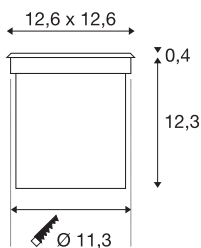

## ROCCI 125

outdoor inground fitting, LED, 3000K, IP67, square, stainless steel 316, max. 6W

The inground fitting ROCCI 125 has a square stainless steel shade with a transparent glass cover and is fitted with a COB LED module. With protection class IP67, the luminaire is available with two shapes of shades and is suitable for outdoor use. The electrical connection is made directly to the 230V mains supply. A mounting pot is included in the delivery for simple assembly.

## TECHNICAL DATA

Item no.:	227604
Lamps included	0
Primary nominal voltage	200-240V ~50Hz mA/V
Secondary power / secondary voltage	700 mA/V
Length	12.6 cm
Width	12.6 cm
Depth	12.7 cm
Installation diameter	11.3 cm
Installation depth	12.3 cm
Net weight	1.019 kg
Gross weight	1.17 kg
IP Code	IP 67
Safety class	I
Impact resistance class	IK08
Impact resistance	5 Joule
Assembly	Recessed
Assembly details	Ground
Wattage	8.6 W
Lumen	580 lm
Colour temperature	3000 Kelvin
Beam angle	120 °
Color	stainless steel