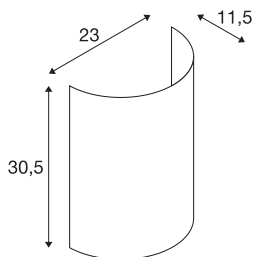

FENDA half shade

white

FENDA light shade in modern colours for the FENDA Basis wall light 1001272

TECHNICAL DATA

Item no.:	1001275
Width	23.0 cm
Height	30.5 cm
Depth	11.5 cm
Net weight	0.228 kg
Gross weight	0.575 kg
IP Code	IP 20
Assembly	Surface
Assembly details	Wall with Acc.
Color	white
BIG WHITE Page	202