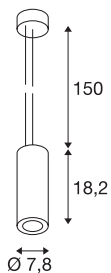

### TECHNICAL DATA

Item no.:	133121
Lamps included	1
Number of different light outlets	1
Primary nominal voltage	220-240V ~50/60Hz mA/V
Secondary power / secondary voltage	250 mA/V
Pendant length	150.0 cm
Height	18.2 cm
Diameter	7.8 cm
Net weight	0.805 kg
Gross weight	0.888 kg
IP Code	IP 20
Safety class	I
Assembly	Surface
Assembly details	Ceiling
Dimming technology	trailing edge
Wattage	12 W
Lumen	700 lm
Colour temperature	3000 Kelvin
Beam angle	60 °
Color	white
CRI	>80
Binning	6

LXXBXX data	70/50
Service life	25000 h
BIG WHITE Page	178