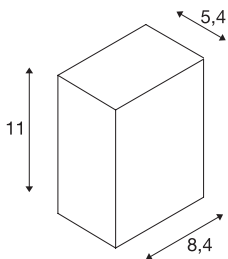

## QUAD 1 XL

wall light, LED, 3000K, IP44, square, white, 3.2W

The QUAD 1 XL wall light is available in several colours, and fitted with a powerful, warm white LED. The electrical connection of the aluminium luminaire is made directly to the 230V mains supply using the built-in driver. Thanks to its IP44 protection class, the luminaire is suitable for outdoor use.

## TECHNICAL DATA

Item no.:	232431
Lamps included	0
Number of different light outlets	1
Primary nominal voltage	100-277V ~50/60Hz mA/V
Secondary power / secondary voltage	350 mA/V
Width	8.4 cm
Height	11.0 cm
Depth	5.4 cm
Net weight	0.649 kg
Gross weight	0.697 kg
IP Code	IP 44
Safety class	I
Assembly	Surface
Assembly details	Wall
Wattage	4.5 W
Lumen	290 lm
Colour temperature	3000 Kelvin
Beam angle	110 °
Color	white
CRI	>80
Binning	6
LXXBXX data	70/50