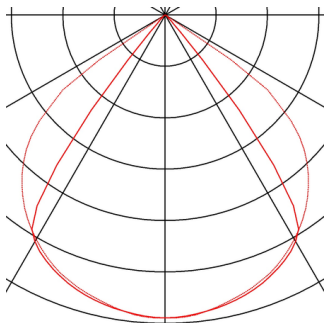

## QUAD 1 XL

wall light, LED, 3000K, IP44, square, white, 3.2W

The QUAD 1 XL wall light is available in several colours, and fitted with a powerful, warm white LED. The electrical connection of the aluminium luminaire is made directly to the 230V mains supply using the built-in driver. Thanks to its IP44 protection class, the luminaire is suitable for outdoor use.

## TECHNICAL DATA

Item no.:	232431
Lamps included	0
Number of different light outlets	1
Primary nominal voltage	100-277V ~50/60Hz mA/V
Secondary power / secondary voltage	350 mA/V
Width	8.4 cm
Height	11.0 cm
Depth	5.4 cm
Net weight	0.649 kg
Gross weight	0.697 kg
IP Code	IP 44
Safety class	I
Assembly	Surface
Assembly details	Wall
Wattage	4.5 W
Lumen	290 lm
Colour temperature	3000 Kelvin
Beam angle	110 °
Color	white
CRI	>80
Binning	6
LXXBXX data	70/50