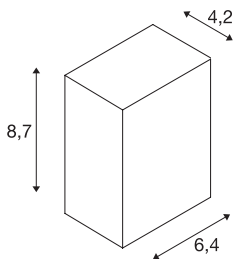

QUAD 1

wall light, LED, 3000K, IP44, square, anthracite, 4.6W

The QUAD 1 wall light is available in several colours, and fitted with a powerful, warm white power LED. The electrical connection of the aluminium luminaire is made directly to the 230V mains supply using the built-in driver. Thanks to its IP44 protection class, the luminaire is suitable for outdoor use.

TECHNICAL DATA

Item no.:	232465
Lamps included	0
Number of different light outlets	1
Primary nominal voltage	200-240V ~50/60Hz mA/V
Secondary power / secondary voltage	700 mA/V
Width	6.4 cm
Height	8.7 cm
Depth	4.2 cm
Net weight	0.328 kg
Gross weight	0.358 kg
IP Code	IP 44
Safety class	I
Assembly	Surface
Assembly details	Wall
Wattage	4.6 W
Lumen	80 lm
Colour temperature	3000 Kelvin
Beam angle	90 °
Color	anthracite
CRI	>80
LXXBXX data	70/50
Service life	30000 h