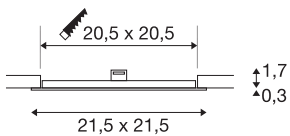

TECHNICAL DATA

Item no.:	1004699
Secondary power / secondary voltage	500 mA/V
Length	21.5 cm
Width	21.5 cm
Height	2.0 cm
Installation length	20.5 cm
Installation width	20.5 cm
Installation depth	3.0 cm
Net weight	0.36 kg
Gross weight	0.385 kg
IP Code	IP 20
Safety class	III
Assembly	Recessed
Assembly details	Ceiling
Wattage	13 W
Lumen	1240 lm
Colour temperature	4000 Kelvin
Beam angle	110 °
Color	white
Service life	50000 h
BIG WHITE Page	449