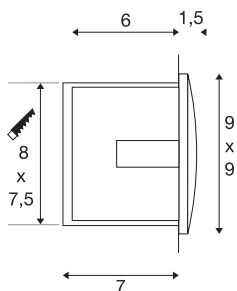

## DOWNUNDER OUT LED S

outdoor recessed wall light, LED, 3000K, anthracite

The DOWNUNDER OUT LED S recessed wall light is made of aluminium, and outfitted with high output SMD LEDs that produce downward directed, glare-free light emission. Thanks to its IP55 protection class, the luminaire is suitable for outdoor use. The luminaire is connected directly to the 230V mains supply. A mounting pot is included in the delivery for simple assembly.

## TECHNICAL DATA

Item no.:	233605
Lamps included	0
Primary nominal voltage	220-240V ~50/60Hz mA/V
Secondary power / secondary voltage	300 mA/V
Width	9.0 cm
Height	9.0 cm
Depth	5.0 cm
Installation length	8.0 cm
Installation width	7.5 cm
Installation depth	7.0 cm
Net weight	0.256 kg
Gross weight	0.297 kg
IP Code	IP 55
Safety class	I
Assembly	Recessed
Assembly details	Wall
Wattage	1.7 W
Lumen	25 lm
Colour temperature	3000 Kelvin
Color	anthracite
CRI	>80
Binning	5