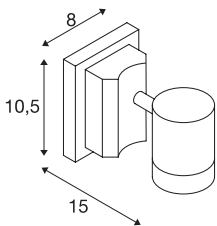

MYRA WALL

outdoor wall and ceiling light, single-headed, QPAR51, IP55, anthracite, max. 50W

The wall and ceiling light of the MYRA series is made from painted aluminium and glass, which covers the lamp(s). The lamp heads can be rotated and swivelled. With protection class IP55, it is suitable for outdoor use. The electrical connection of the luminaire, which comes in various colours, is directly to the 230V mains supply. The MYRA series includes other floor stands, display fittings and can therefore be used universally.

TECHNICAL DATA

Item no.:	233105
Socket	GU10
Lamp	QPAR51
Number of sockets	1
Lamps included	0
Primary nominal voltage	230V ~50Hz mA/V
Tilt range	45 °
Horizontal rotation range	340 °
Width	8.0 cm
Height	10.5 cm
Diameter	7.0 cm
Depth	15.0 cm
Net weight	0.566 kg
Gross weight	0.636 kg
IP Code	IP 55
Safety class	I
Assembly	Surface
Assembly details	Ceiling, Wall
Wattage	50 W
Color	anthracite
BIG WHITE Page	722