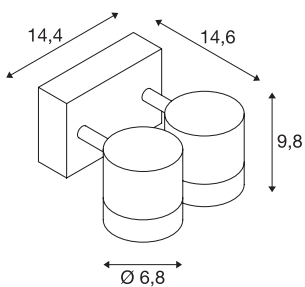

MYRA WALL

outdoor wall and ceiling light, double-headed,
QPAR51, IP55, silver-grey, max.100W

The wall and ceiling light of the MYRA series is made from painted aluminium and glass, which covers the lamp(s). The lamp heads can be rotated and swivelled. With protection class IP55, it is suitable for outdoor use. The electrical connection of the luminaire, which comes in various colours, is directly to the 230V mains supply. The MYRA series includes other floor stands, display fittings and can therefore be used universally.

TECHNICAL DATA

Item no.:	233094
Socket	GU10
Lamp	QPAR51
Number of sockets	2
Lamps included	0
Primary nominal voltage	220-240V ~50/60Hz mA/V
Tilt range	45 °
Horizontal rotation range	340 °
Width	14.6 cm
Height	9.8 cm
Depth	14.4 cm
Net weight	0.992 kg
Gross weight	1.229 kg
IP Code	IP 55
Safety class	I
Assembly	Surface
Assembly details	Ceiling, Wall
Wattage	50 W
Color	grey
BIG WHITE Page	722