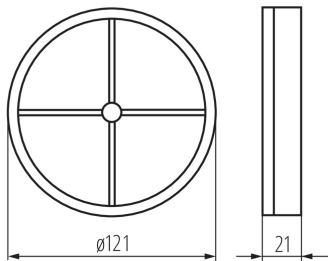

Ducted fan

8594056490356

Automatic dampers from Kanlux WIR ZL series are available in two sizes: 100 and 120mm. They are made of plastic, in white colour.

### GENERAL DATA:

**Colour:** white

**Place of application:** Indoors

**Width [mm]:** 21

**Diameter [mm]:** 120

### TECHNICAL DATA:

**Bearing type:** Not applicable

### LOGISTIC DATA:

**Unit of measurement:** unit

**Packaging method:** 200

**Number of units in the packaging:** 200

**Grammage [g]:** 38.76

**Length of a unit pack [cm]:** 12

**Width of a unit pack [cm]:** 12