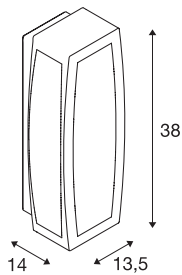

MERIDIAN BOX

outdoor wall light, TC-(D,H,T,Q)SE, IP54, silver-grey, max. 20W, with sensor

The aluminium MERIDIAN series wall light is equipped with a hidden microwave motion detector. The lighting duration, the intensity and the detection area can be specifically set by the user during the installation. With protection class IP54, the luminaire is available in several colour versions and is suitable for outdoor use. The electrical connection is made directly to the 230V mains supply. The MERIDIAN series also includes alternative wall lights of different designs.

TECHNICAL DATA

Item no.:	230084
Socket	E27
Number of sockets	1
Lamps included	0
Primary nominal voltage	230V ~50Hz mA/V
Width	13.5 cm
Height	38.0 cm
Depth	14.0 cm
Net weight	1.747 kg
Gross weight	1.969 kg
IP Code	IP 54
Safety class	I
Assembly	Surface
Assembly details	Wall
Wattage	25 W
Color	grey
BIG WHITE Page	655