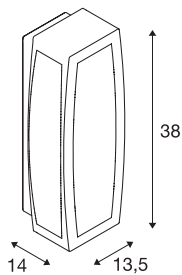

MERIDIAN BOX 2

outdoor wall light, TC-(D,H,T,Q)SE, rust, max. 25W,
transparent plastic

Aluminium-made wall and ceiling light of the MERIDIAN series with opalescent polycarbonate illumination surface. With protection class IP54, the luminaire is available in several colour versions and is suitable for outdoor use. The electrical connection is made directly to the 230V mains supply. The MERIDIAN series also includes alternative wall lights of different designs.

TECHNICAL DATA

Item no.:	230657
Socket	E27
Number of sockets	1
Lamps included	0
Primary nominal voltage	230V ~50Hz mA/V
Width	13.5 cm
Height	38.0 cm
Depth	14.0 cm
Net weight	1.756 kg
Gross weight	1.964 kg
IP Code	IP 54
Safety class	I
Assembly	Surface
Assembly details	Wall
Wattage	25 W
Color	rust
BIG WHITE Page	654