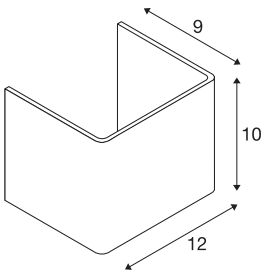

## MANA

lamp shade, aluminium, white, L/H/T 12/10/9 cm

MANA lamp shade 12 made of aluminium, 120 mm in length and 100 mm high in white.

## TECHNICAL DATA

|                |          |
|----------------|----------|
| Item no.:      | 1000618  |
| Length         | 12.0 cm  |
| Height         | 10.0 cm  |
| Depth          | 9.0 cm   |
| Net weight     | 0.302 kg |
| Gross weight   | 0.441 kg |
| IP Code        | IP 20    |
| Color          | white    |
| BIG WHITE Page | 205      |