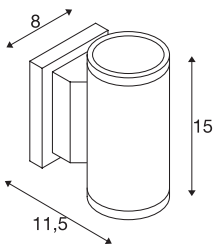

MYRA

outdoor wall light, QPAR51, IP55, up/down, silver-grey, max. 70W

The wall light of the MYRA series is made from painted aluminium and glass, which covers the lamp. Thanks to the position of the two sockets which are fitted, the mounted luminaire produces two equal but opposite cones of light (UP/DOWN). With protection class IP55, it is suitable for outdoor use. The electrical connection of the luminaire, which comes in various colours, is directly to the 230V mains supply. The MYRA series includes other floor stands, display fittings and can therefore be used universally.

TECHNICAL DATA

Item no.:	233114
Socket	GU10
Lamp	QPAR51
Number of sockets	2
Lamps included	0
Number of different light outlets	2
Primary nominal voltage	220-240V ~50/60Hz mA/V
Width	8.0 cm
Height	15.0 cm
Depth	11.5 cm
Net weight	0.461 kg
Gross weight	0.601 kg
IP Code	IP 55
Safety class	I
Impact resistance class	IK02
Impact resistance	0,200000000000000001 Joule
Assembly	Surface
Assembly details	Wall
Wattage	35 W
Color	grey
BIG WHITE Page	679