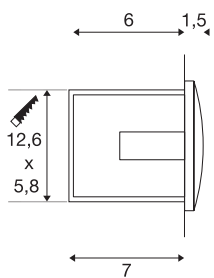

DOWNUNDER OUT LED M

outdoor recessed wall light, LED, 3000K, anthracite

The DOWNUNDER OUT LED M recessed wall light is made of aluminium, and outfitted with high output SMD LEDs that produce downward directed, glare-free light emission. Thanks to its IP55 protection class, the luminaire is suitable for outdoor use. The luminaire is connected directly to the 230V mains supply. A mounting pot is included in the delivery for simple assembly.

TECHNICAL DATA

Item no.:	233625
Lamps included	0
Primary nominal voltage	220-240V ~50/60Hz mA/V
Secondary power / secondary voltage	300 mA/V
Width	14.0 cm
Height	7.0 cm
Depth	5.0 cm
Installation length	12.6 cm
Installation width	5.8 cm
Installation depth	7.0 cm
Net weight	0.326 kg
Gross weight	0.363 kg
IP Code	IP 55
Safety class	I
Assembly	Recessed
Assembly details	Wall
Wattage	3.3 W
Lumen	85 lm
Colour temperature	3000 Kelvin
Color	anthracite
CRI	>80
Binning	5