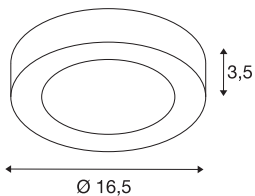

TECHNICAL DATA

Item no.:	1004701
Primary nominal voltage	220-240V ~50/60Hz mA/V
Secondary power / secondary voltage	350 mA/V
Height	3.5 cm
Diameter	16.5 cm
Net weight	0.34 kg
Gross weight	0.364 kg
IP Code	IP 20
Safety class	I
Assembly	Surface
Assembly details	Ceiling, Wall
Dimming technology	trailing edge
Wattage	12 W
Lumen	990 lm
Colour temperature	4000 Kelvin
Beam angle	110 °
Color	white
Service life	50000 h
BIG WHITE Page	367