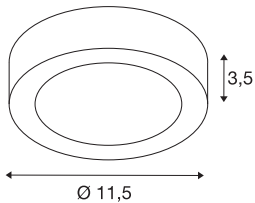

TECHNICAL DATA

Item no.:	1004700
Primary nominal voltage	220-240V ~50/60Hz mA/V
Secondary power / secondary voltage	200 mA/V
Height	3.5 cm
Diameter	11.5 cm
Net weight	0.23 kg
Gross weight	0.246 kg
IP Code	IP 20
Safety class	I
Assembly	Surface
Assembly details	Ceiling, Wall
Dimming technology	trailing edge
Wattage	8.2 W
Lumen	470 lm
Colour temperature	4000 Kelvin
Beam angle	110 °
Color	white
Service life	50000 h
BIG WHITE Page	36