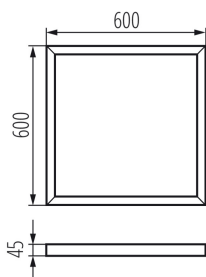

27610 ADTR 6060 SR

BRAVO surface-mounted frame

5905339276100

GENERAL DATA:

Colour: silver

Place of assembly: ceiling mounted

Length [mm]: 600

Width [mm]: 600

Height [mm]: 45

TECHNICAL DATA:

Material: steel

LOGISTIC DATA:

Unit of measurement: unit

Packaging method: 1

Number of units in the secondary packaging: 1

Number of units in the packaging: 1

Net unit weight [g]: 1150

Grammage [g]: 1580

Length of a unit pack [cm]: 63

Width of a unit pack [cm]: 61.5

Height of a unit pack [cm]: 5.5

Weight of a cardboard box [kg]: 1.58

Width of a cardboard box [cm]: 61.5

Height of a cardboard box [cm]: 5.5

Length of a cardboard box [cm]: 63

Volume of a cardboard box [m³]: 0.02131