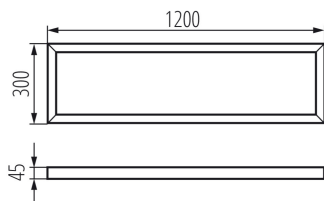

27612 ADTR 12030 SR

BRAVO surface-mounted frame

5905339276124

GENERAL DATA:

Colour: silver

Place of assembly: ceiling mounted

Length [mm]: 1200

Width [mm]: 300

Height [mm]: 45

TECHNICAL DATA:

Material: steel

LOGISTIC DATA:

Unit of measurement: unit

Packaging method: 1

Number of units in the secondary packaging: 1

Number of units in the packaging: 1

Net unit weight [g]: 1460

Grammage [g]: 1870

Length of a unit pack [cm]: 123

Width of a unit pack [cm]: 32.5

Height of a unit pack [cm]: 5.5

Weight of a cardboard box [kg]: 1.87

Width of a cardboard box [cm]: 32.5

Height of a cardboard box [cm]: 5.5

Length of a cardboard box [cm]: 123

Volume of a cardboard box [m³]: 0.021986