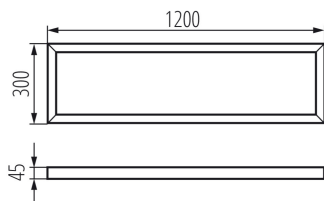

## 27614 ADTR 12030 B

BRAVO surface-mounted frame

5905339276148

### GENERAL DATA:

**Colour:** black

**Place of assembly:** ceiling mounted

**Length [mm]:** 1200

**Width [mm]:** 300

**Height [mm]:** 45

**Length of a unit pack [cm]:** 123

**Width of a unit pack [cm]:** 32.5

**Height of a unit pack [cm]:** 5.5

**Weight of a cardboard box [kg]:** 1.87

**Width of a cardboard box [cm]:** 32.5

**Height of a cardboard box [cm]:** 5.5